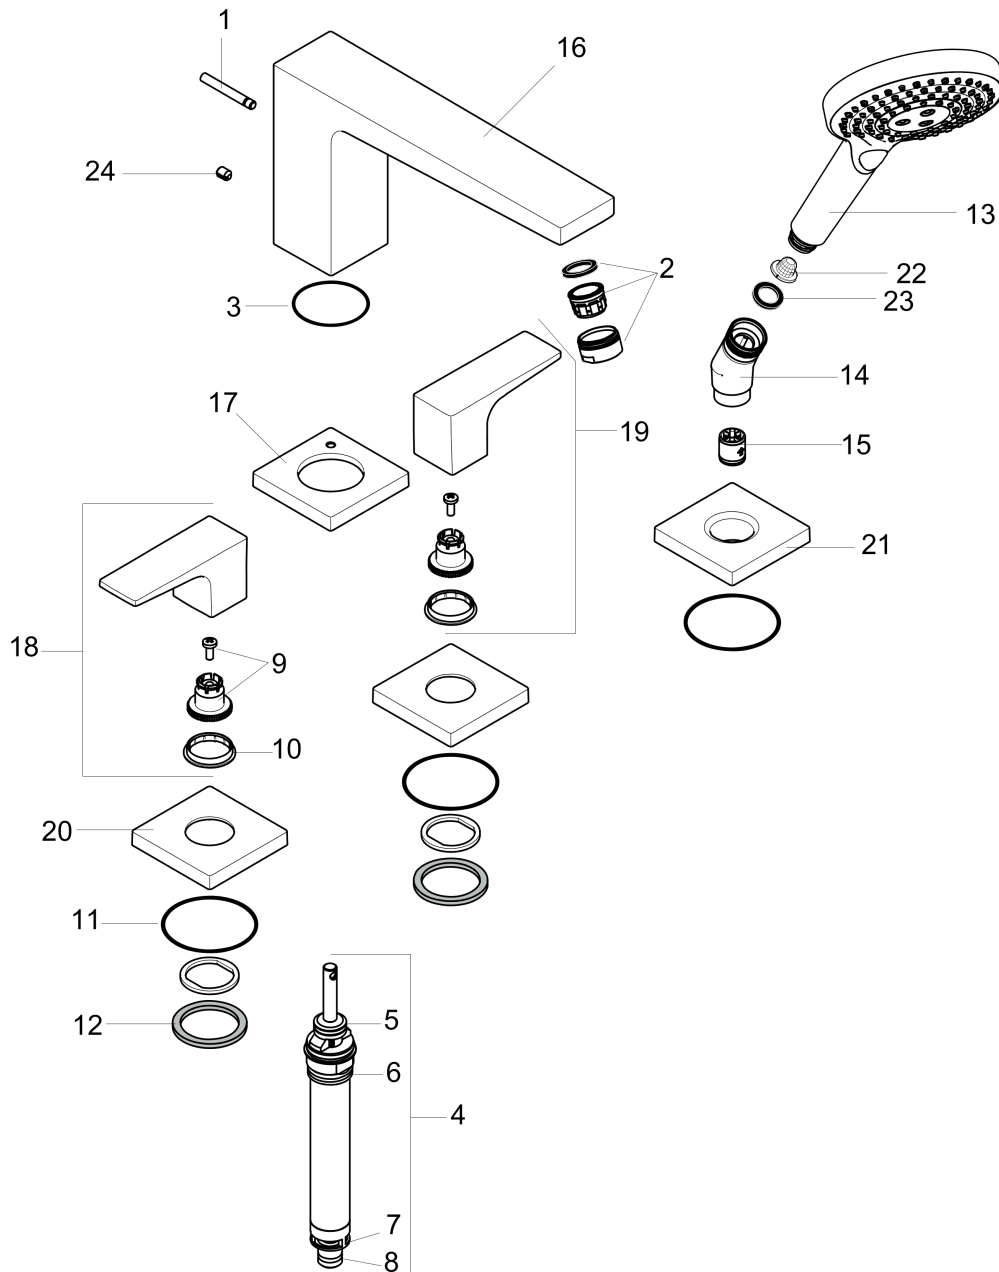

Metropol

4-Hole Roman Tub Set Trim with Lever Handles and 1.75 GPM Handshower

Surface: **brushed nickel** Part no. : **32557821**

Exploded drawing

Year of production: >01/19

Metropol

4-Hole Roman Tub Set Trim with Lever Handles and 1.75 GPM Handshower

Surface: **brushed nickel** Part no. : **32557821**

Spare parts list

Year of production: >01/19

Pos.	Description	Part no.	Price	PU
1	diverter knob	98707820	-	1
2	aerator M24x1 (30 l/min)	96512820	-	1
3	O-ring 41x1,5	98168000	-	1
4	selector assy	96775000	-	1
5	O-Ring 14x2,5	98189000	-	1
6	O-Ring 23x2,5	98183000	-	1
7	O-Ring 22x2	98185000	-	1
8	O-ring 9x2,5	98217000	-	1
9	handle fixing set	94184000	-	1
10	set of color-rings cold / hot water	95819000	-	1
11	O-ring 56x2	98468000	-	1
12	flat seal	98749000	-	1
13	handshower	26036821	-	1
14	shower holder	28071820	-	1
15	set of non return valves DW 15	94074000	-	1
16	spout cpl.	93151820	-	1
17	escutcheon for spout	93152820	-	1
18	handle for hot water	93167820	-	1
19	handle for cold water	93168820	-	1
20	escutcheon for handle	93169820	-	1
21	escutcheon for shower holder	93153820	-	1
22	filter	92672000	-	1
23	seal	98058000	-	1
24	hollow set screw M6x8	98444000	-	1